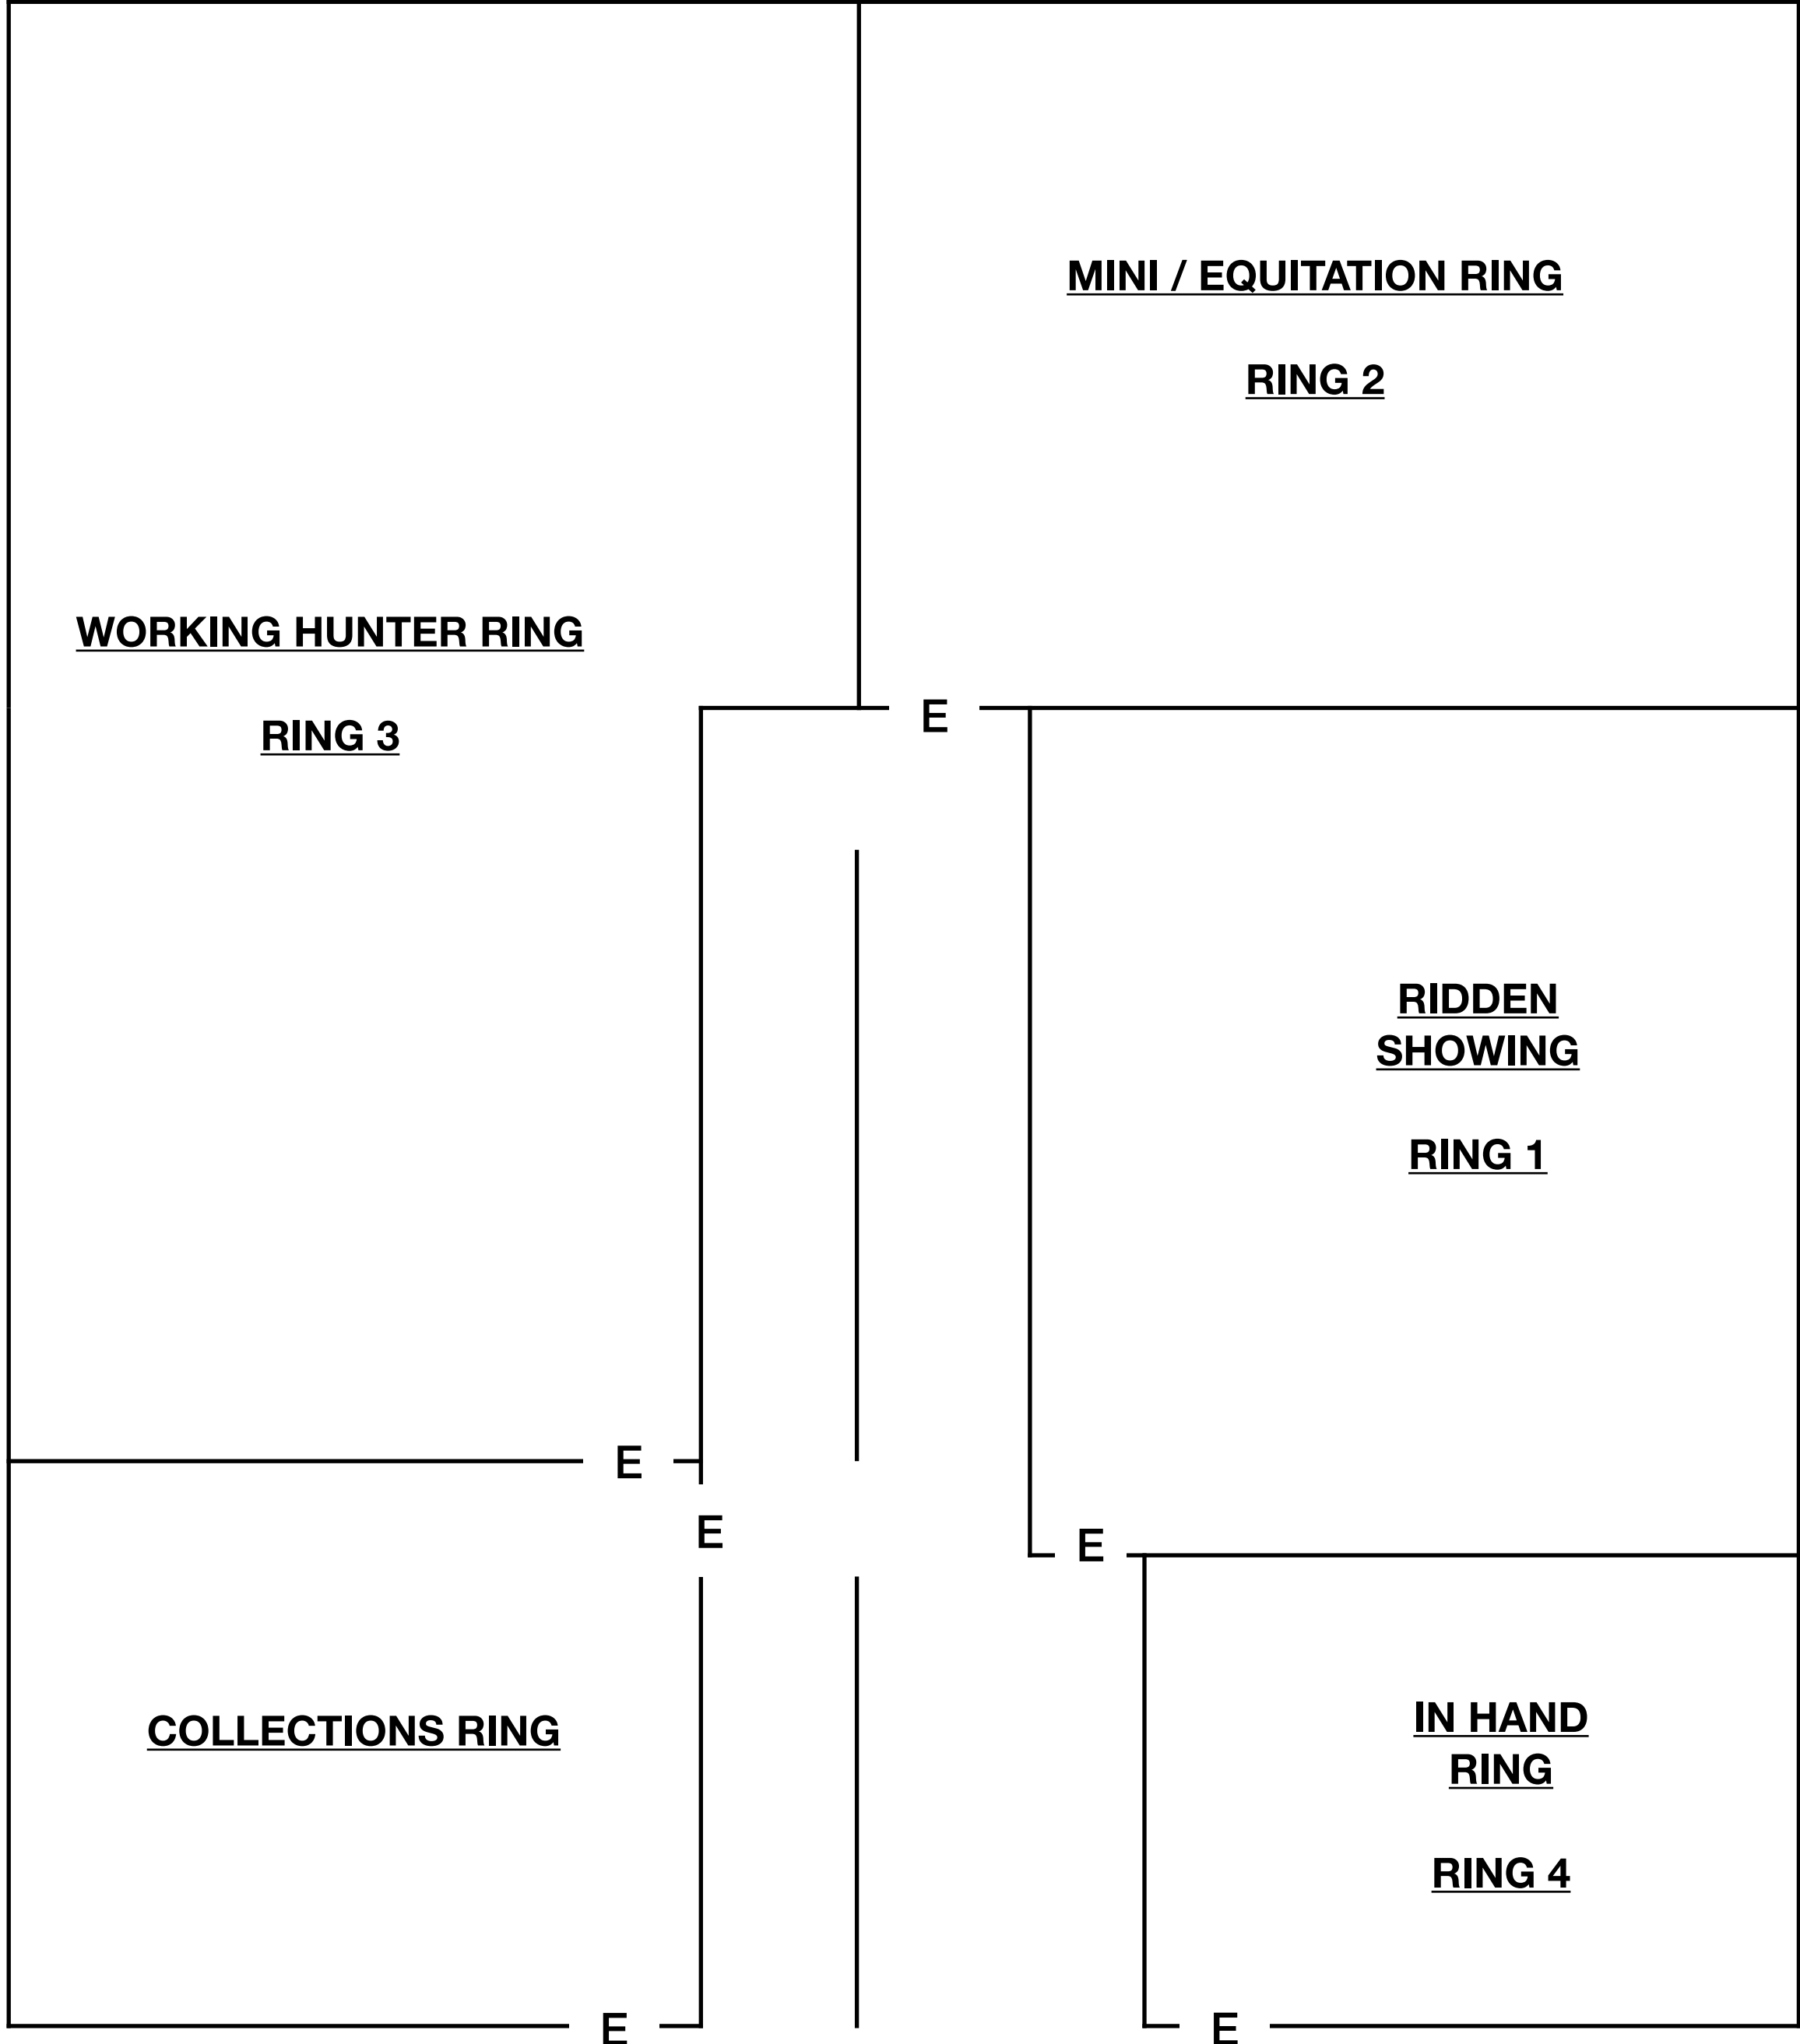

SHOW DAY RING & FACILITY LAYOUT

ENTRANCE