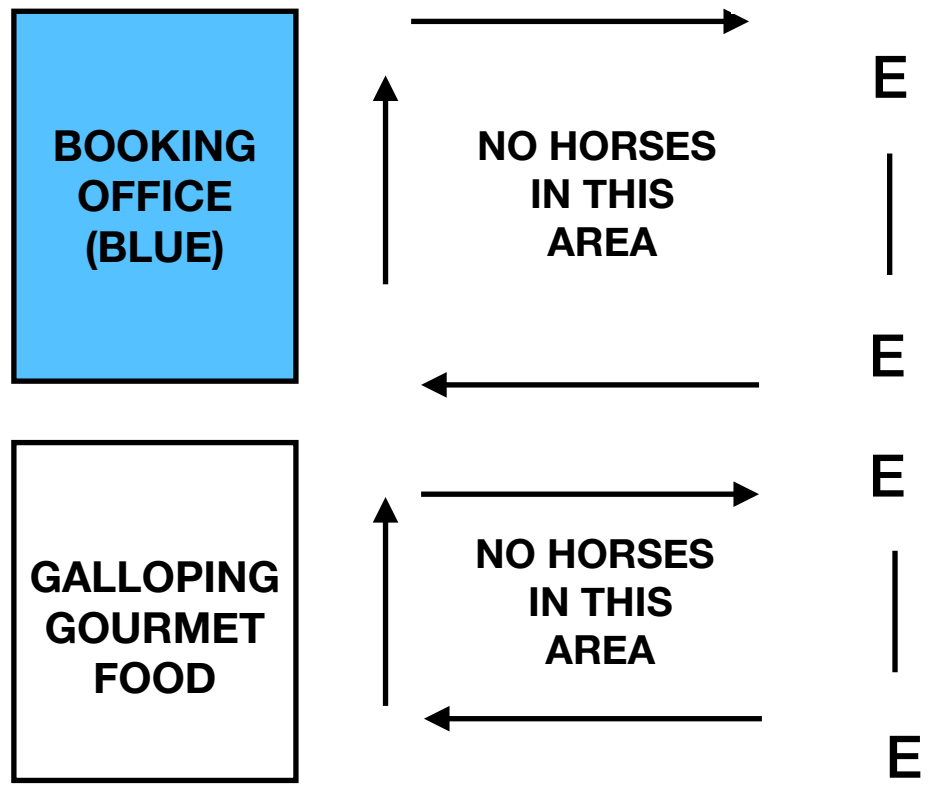

SHOW DAY RING & FACILITY LAYOUT

ENTRANCE